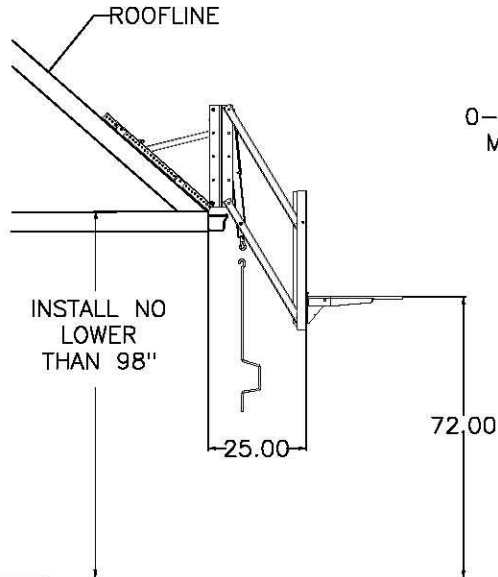

www.InstitutionalBasketballSystems.com | Tom Nicotera | 877-272-5430

(ROOF MOUNT)

STANDARD INSTALLATION  
RIM HEIGHT ADJUSTABLE FROM 10' - 6"

(WALL MOUNT)