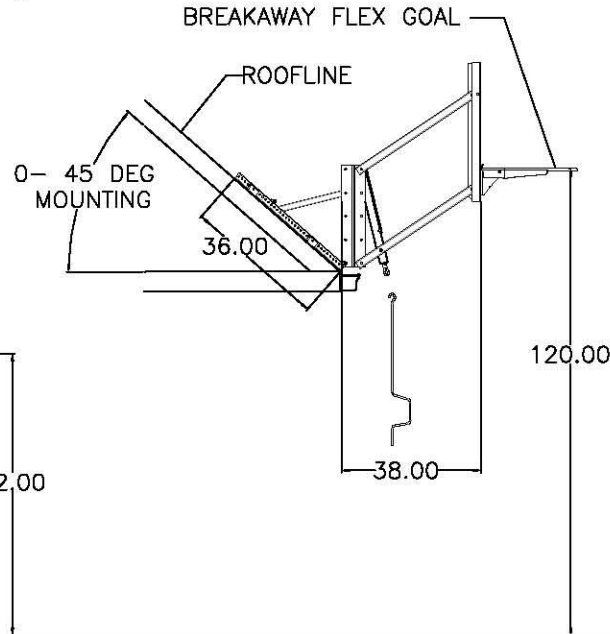

www.InstitutionalBasketballSystems.com | Tom Nicotera | 877-272-5430

(ROOF MOUNT)

STANDARD INSTALLATION  
RIM HEIGHT ADJUSTABLE FROM 10' - 6"

(WALL MOUNT)