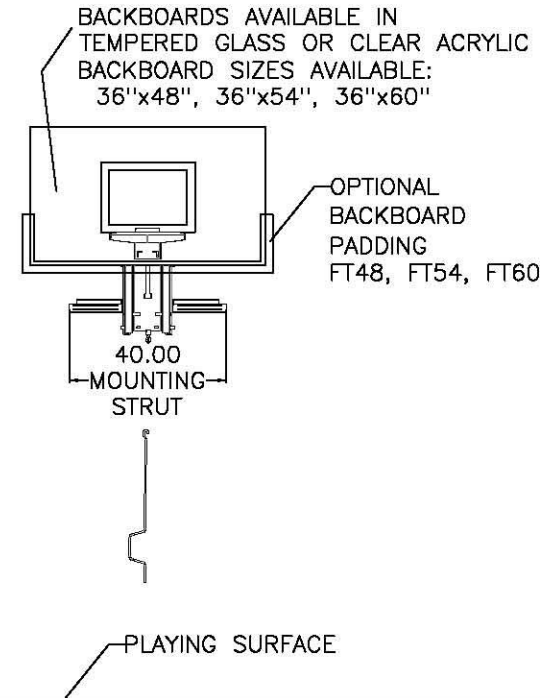

www.InstitutionalBasketballSystems.com | Tom Nicotera | 877-272-5430

(ROOF MOUNT)

STANDARD INSTALLATION  
RIM HEIGHT ADJUSTABLE FROM 10' - 6"

(WALL MOUNT)