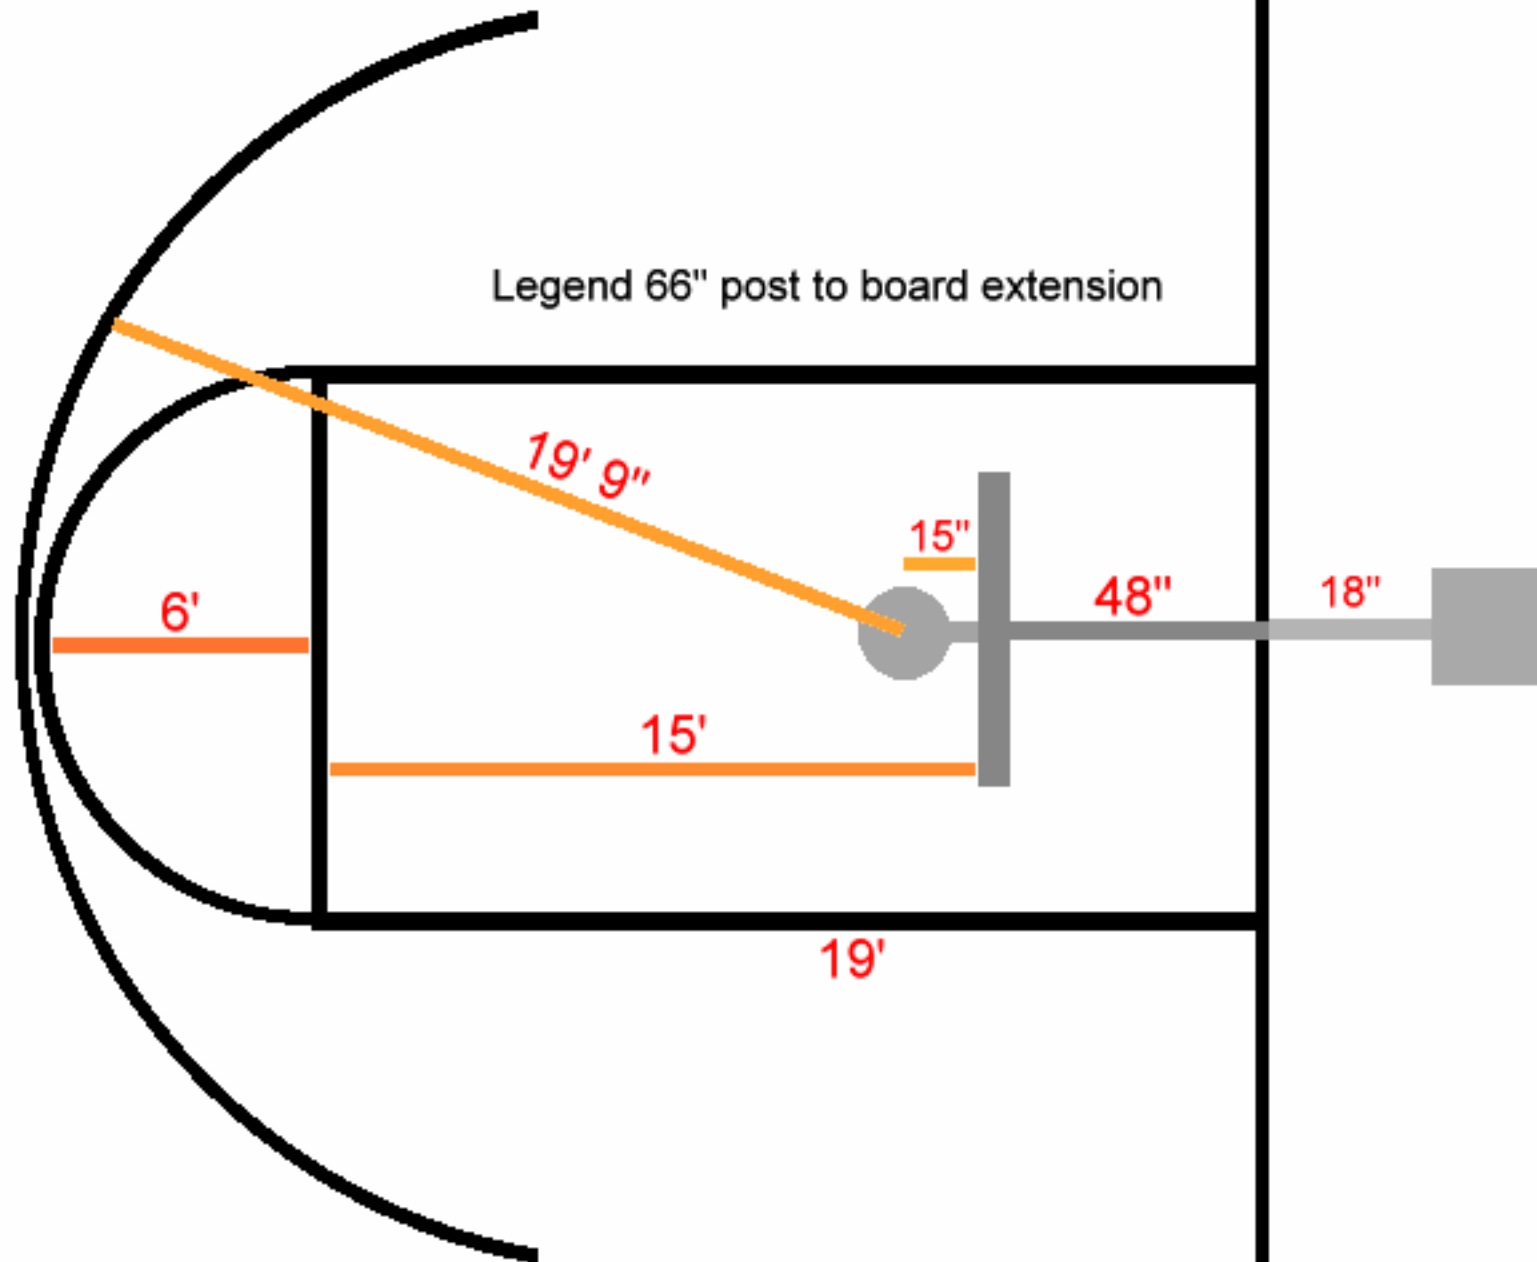

Legend 66" post to board extension