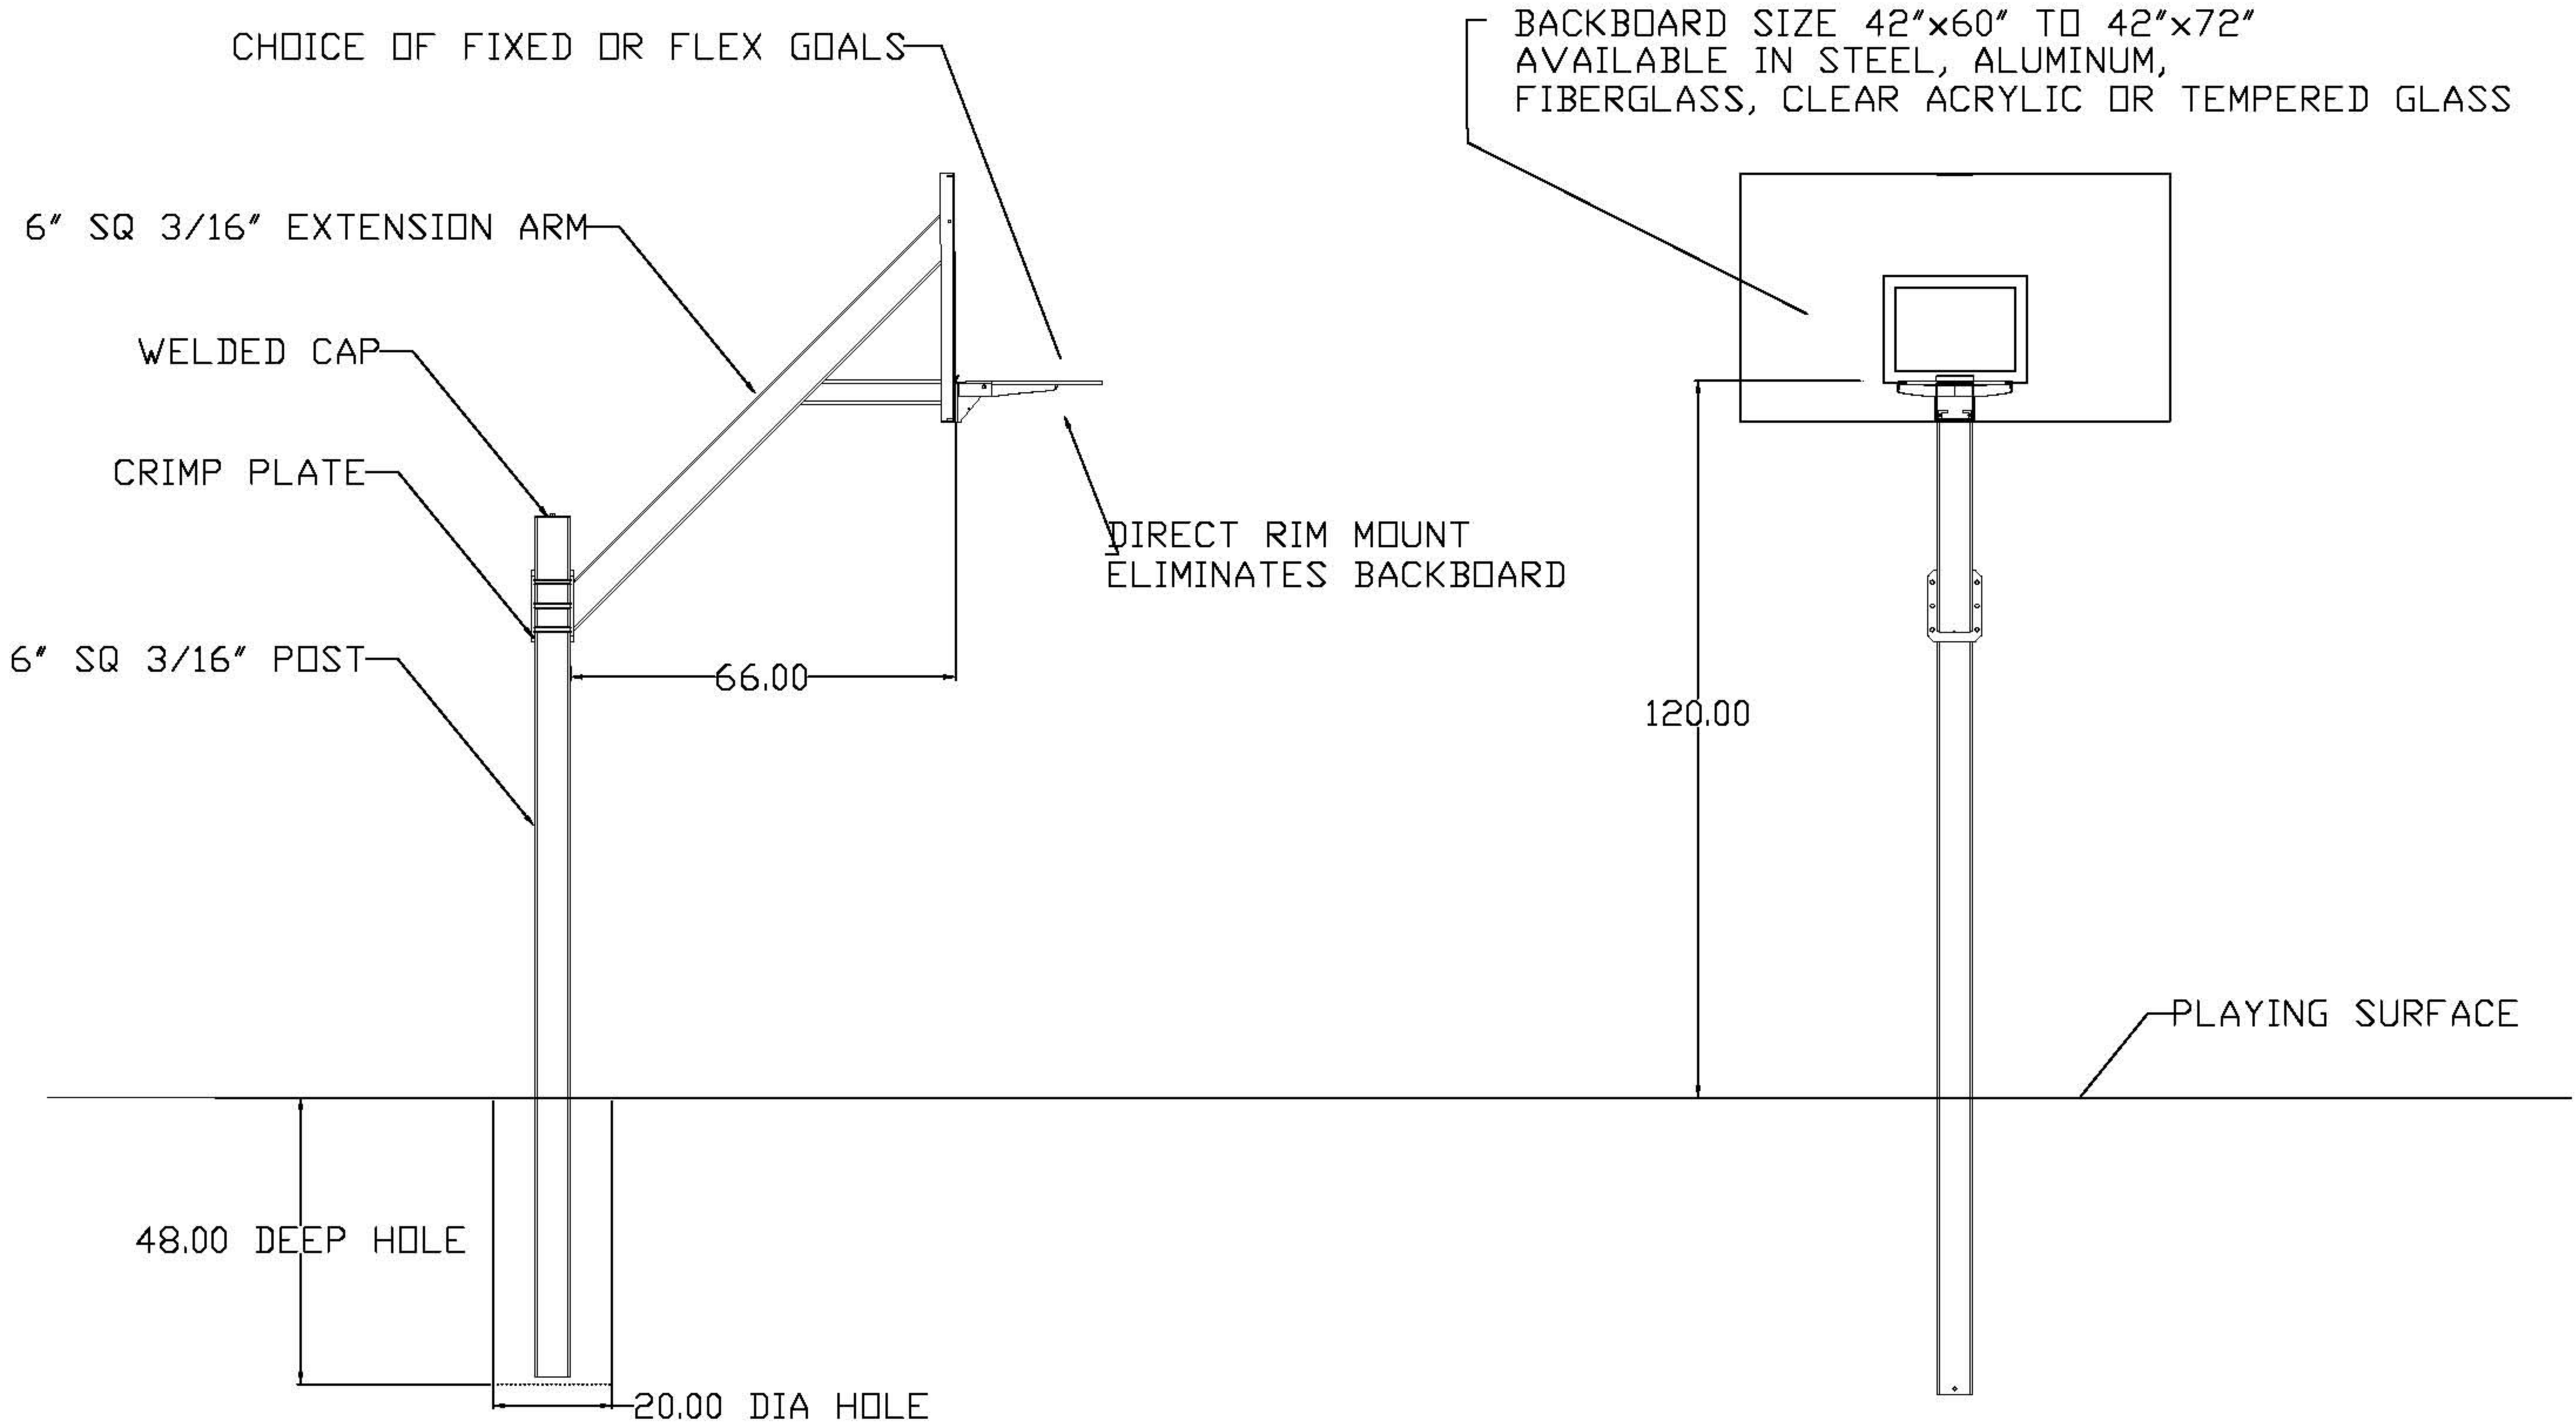

FIRST TEAM SPORTS INC.
HUTCHINSON, KS 67501

LEGEND BASKETBALL GOAL
PRODUCT SUBMITTAL

www.InstitutionalBasketballSystems.com | Tom Nicotera | 877.272.5430