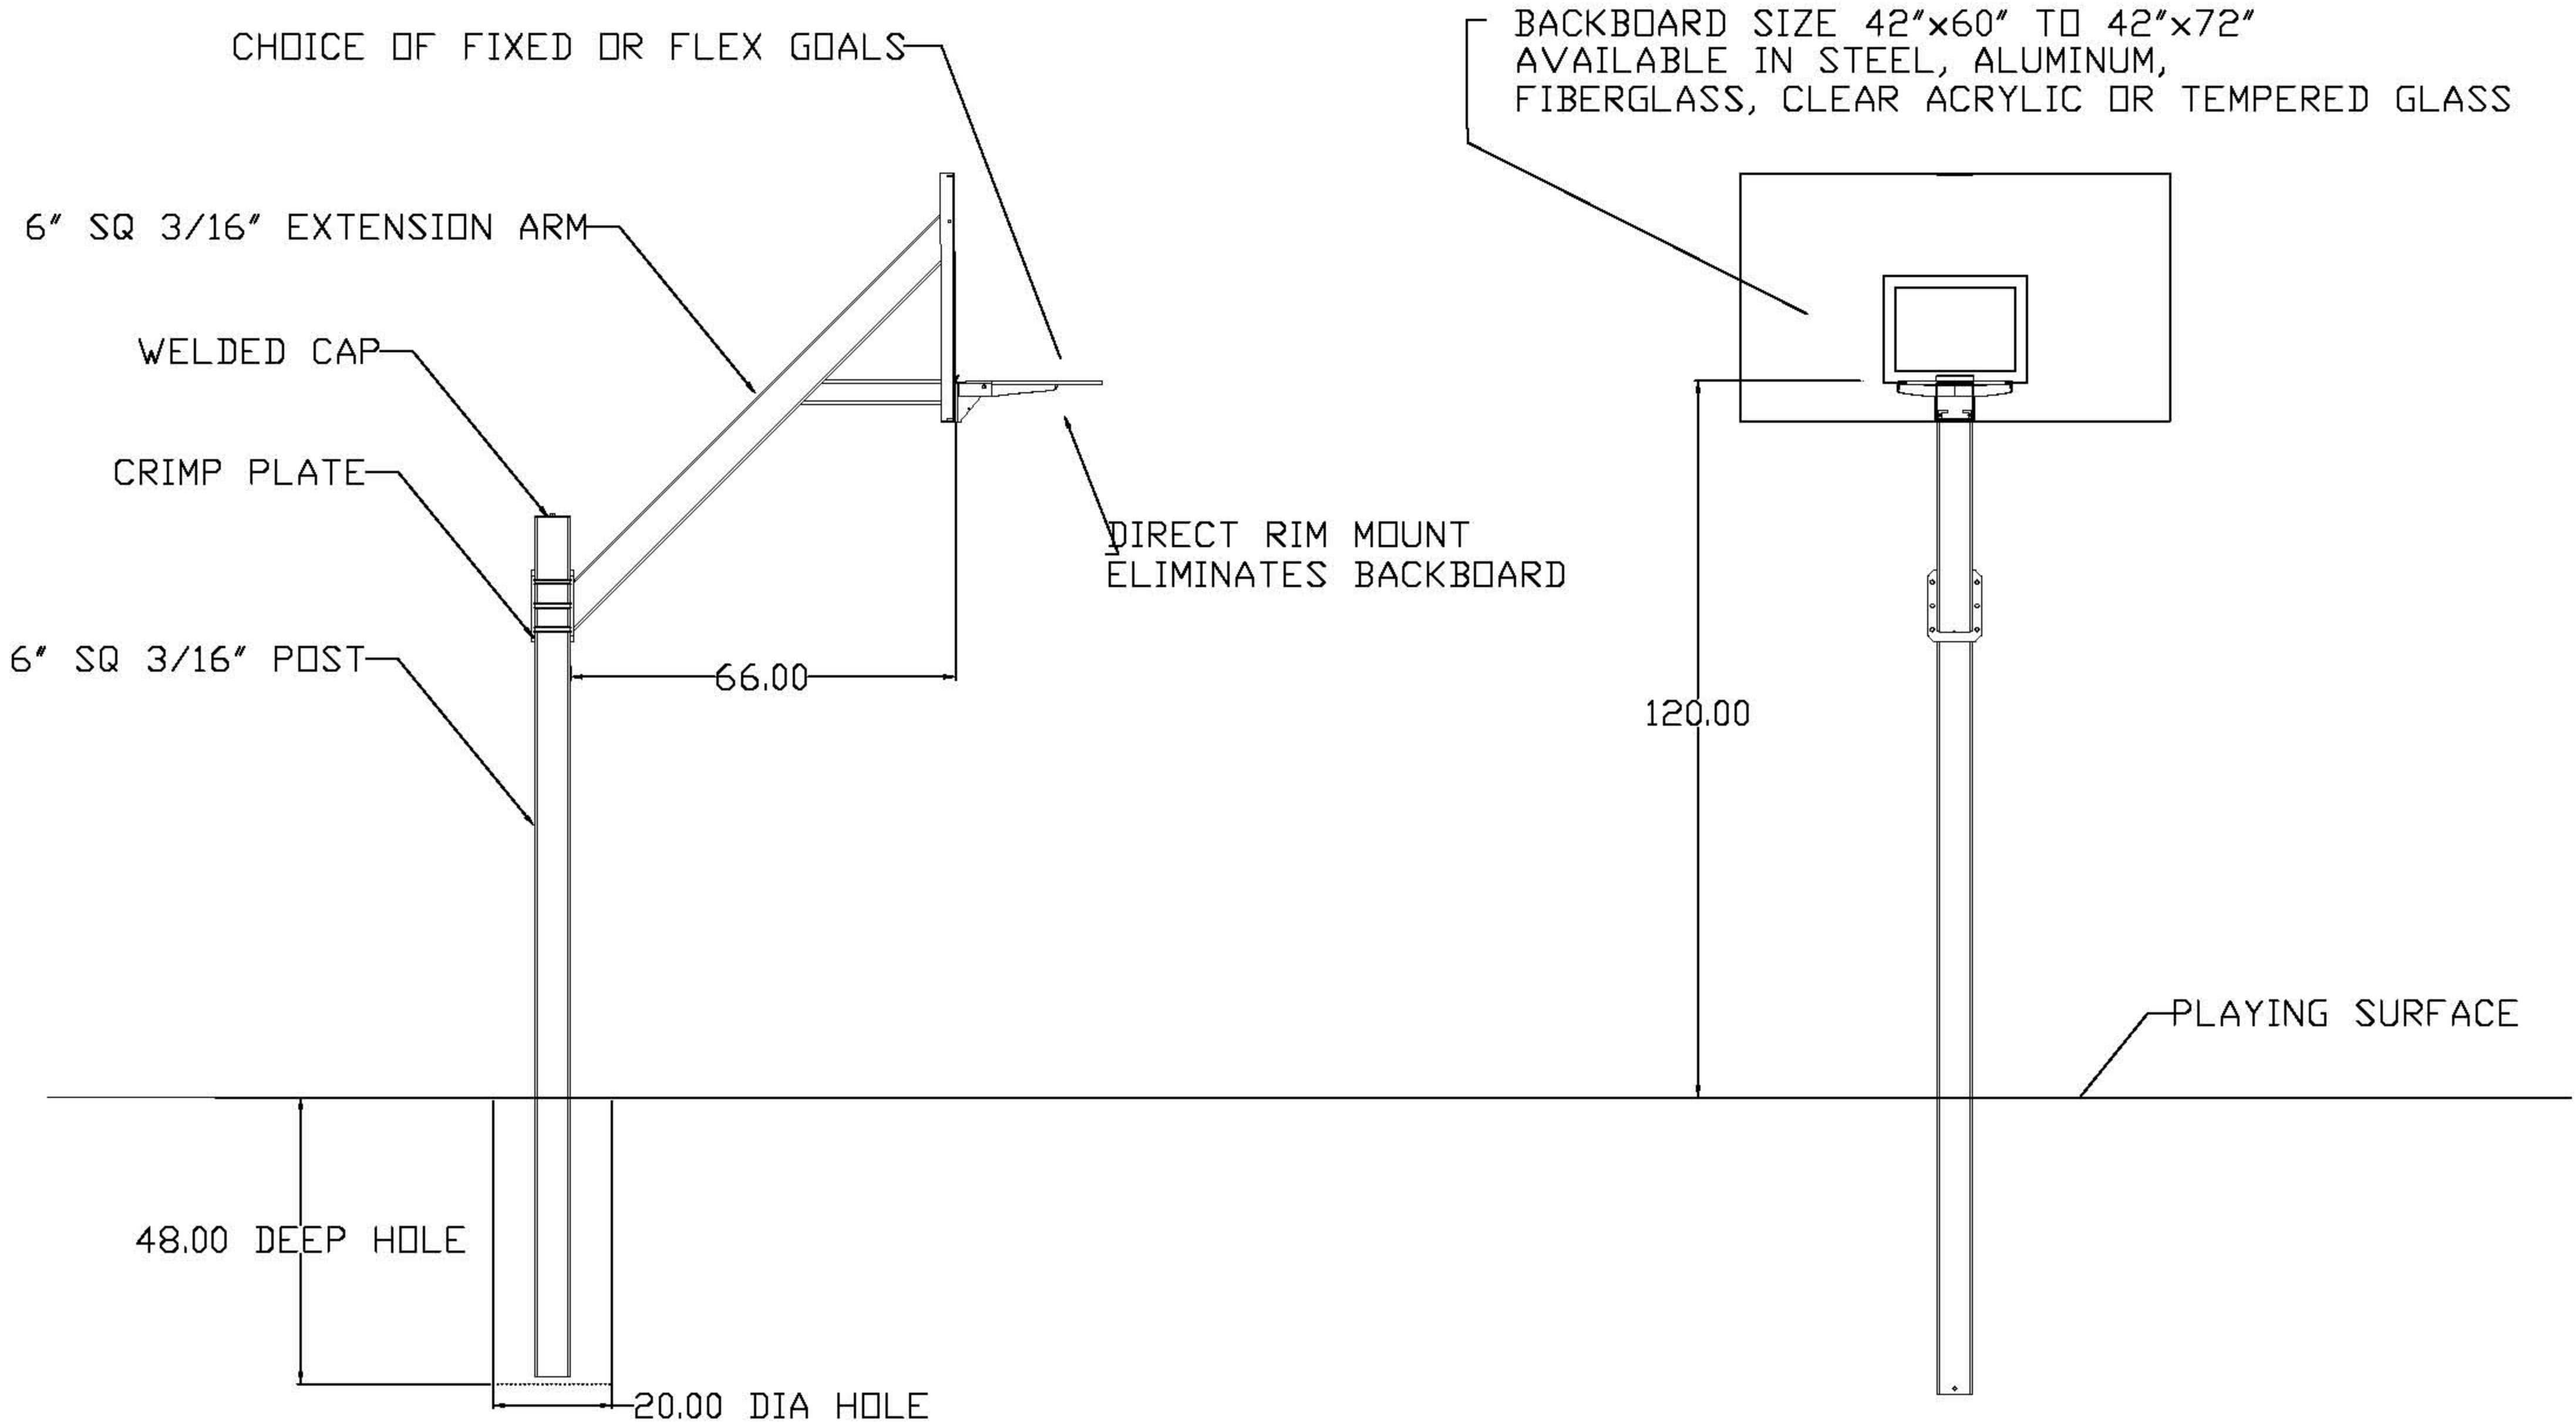

FIRST TEAM SPORTS INC.
HUTCHINSON, KS 67501

LEGEND BASKETBALL GOAL
PRODUCT SUBMITTAL

www.InstitutionalBasketballSystems.com | Tom Nicotera | 877.272.5430