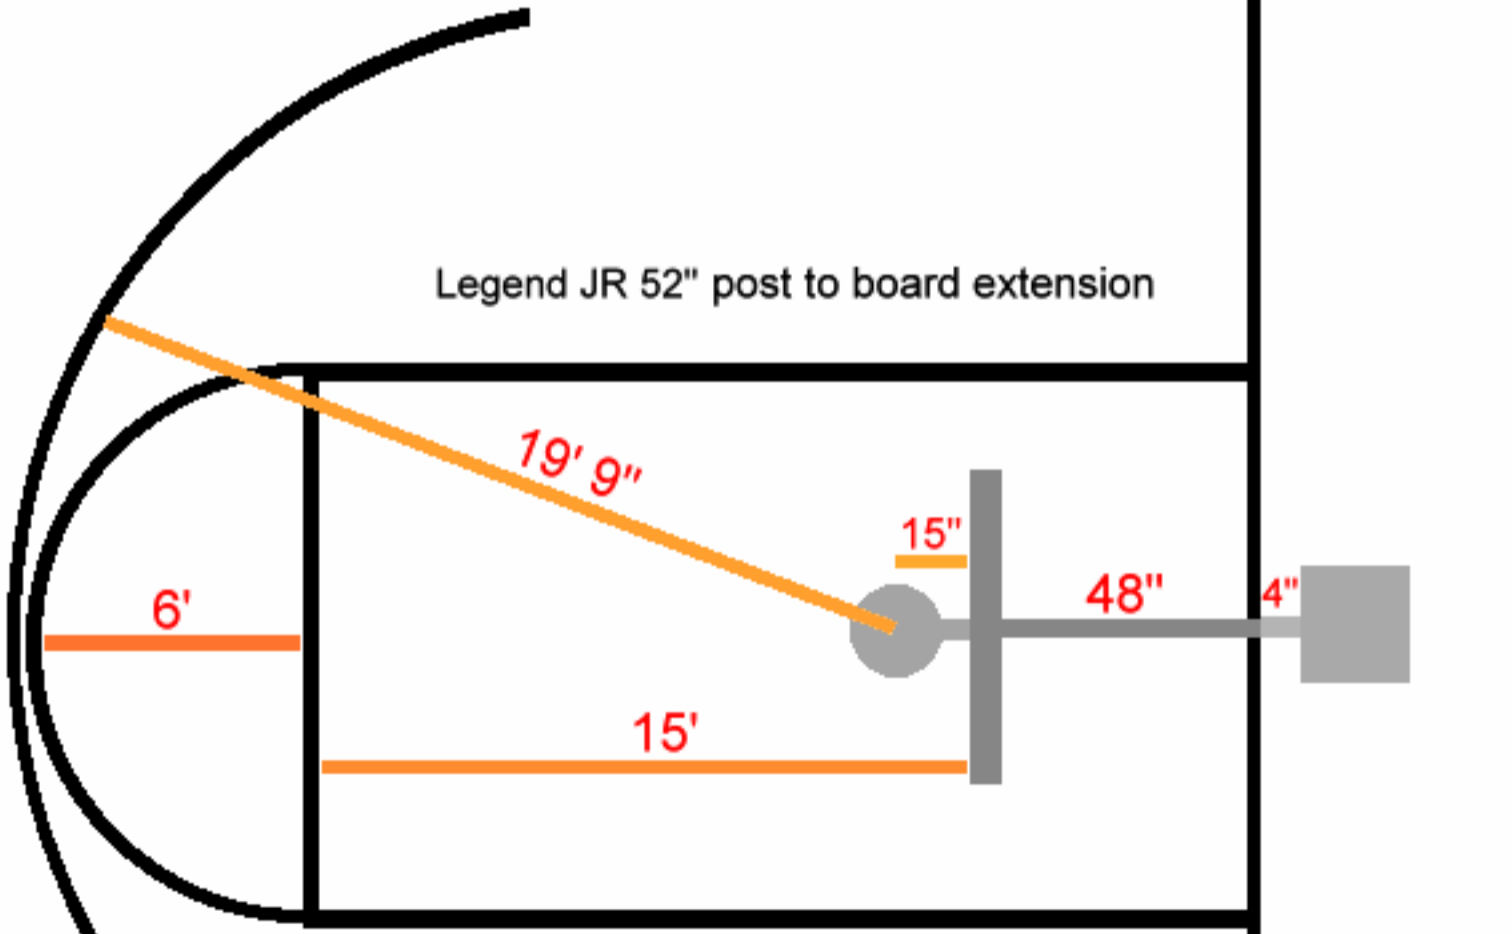

The extension arm on the Legend Jr. is attached to the vertical post using six high tensile 5/8" bolts. Though the Legend Jr. is considered a "Fixed Height" goal, the extension arm can be bolted at any height along the post.

www.InstitutionalBasketballSystems.com | Tom Nicotera | 877.272.5430

NOTE: 18' NOT 19'

19'