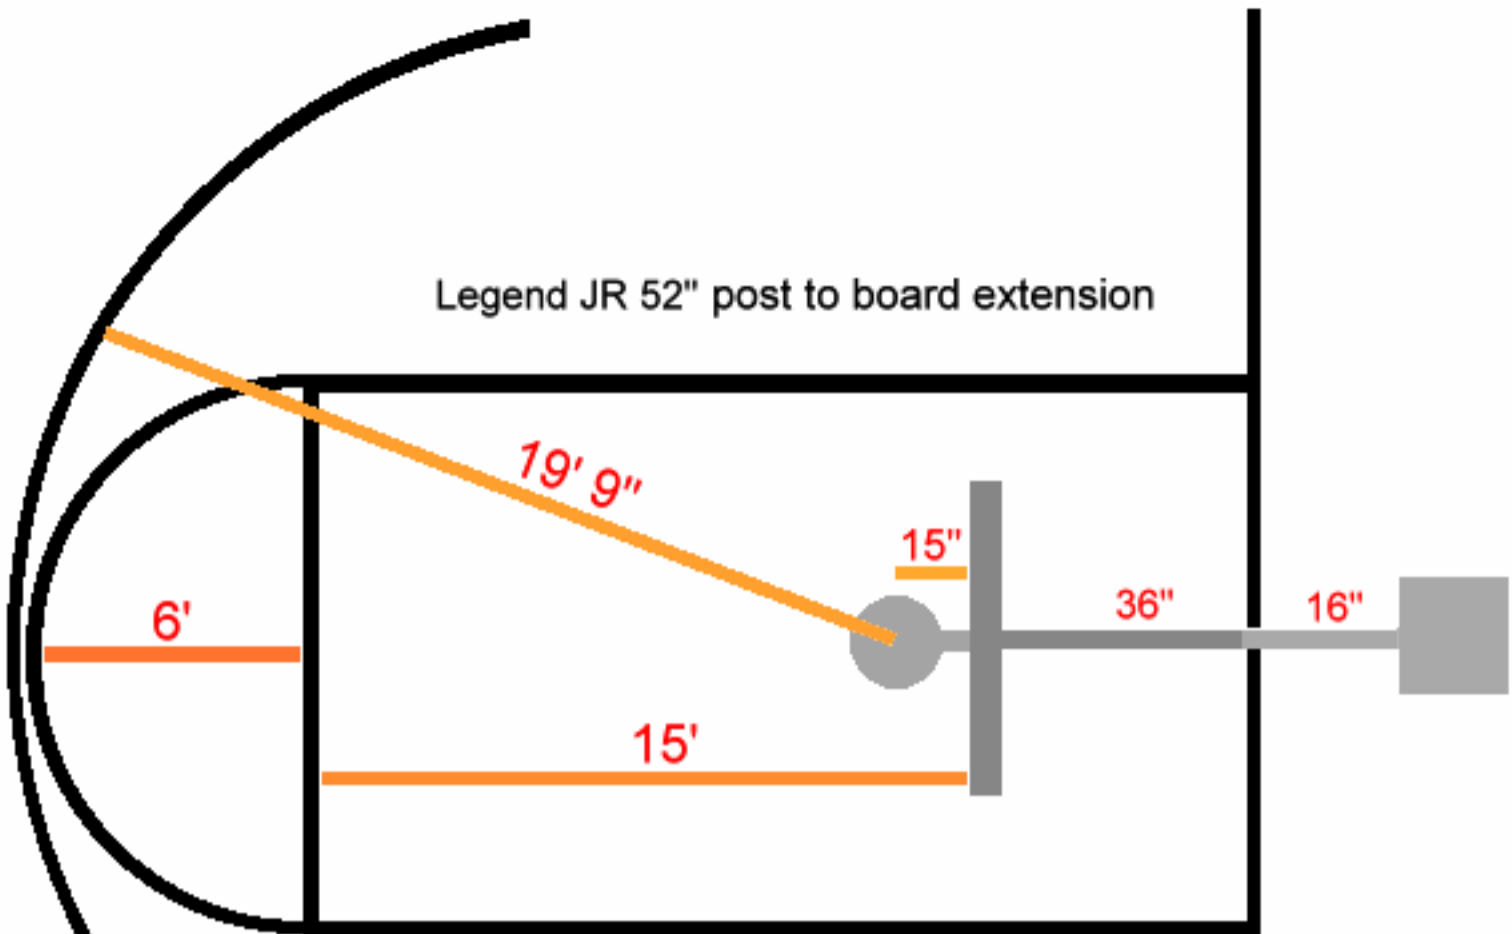

NOTE: 18' NOT 19'