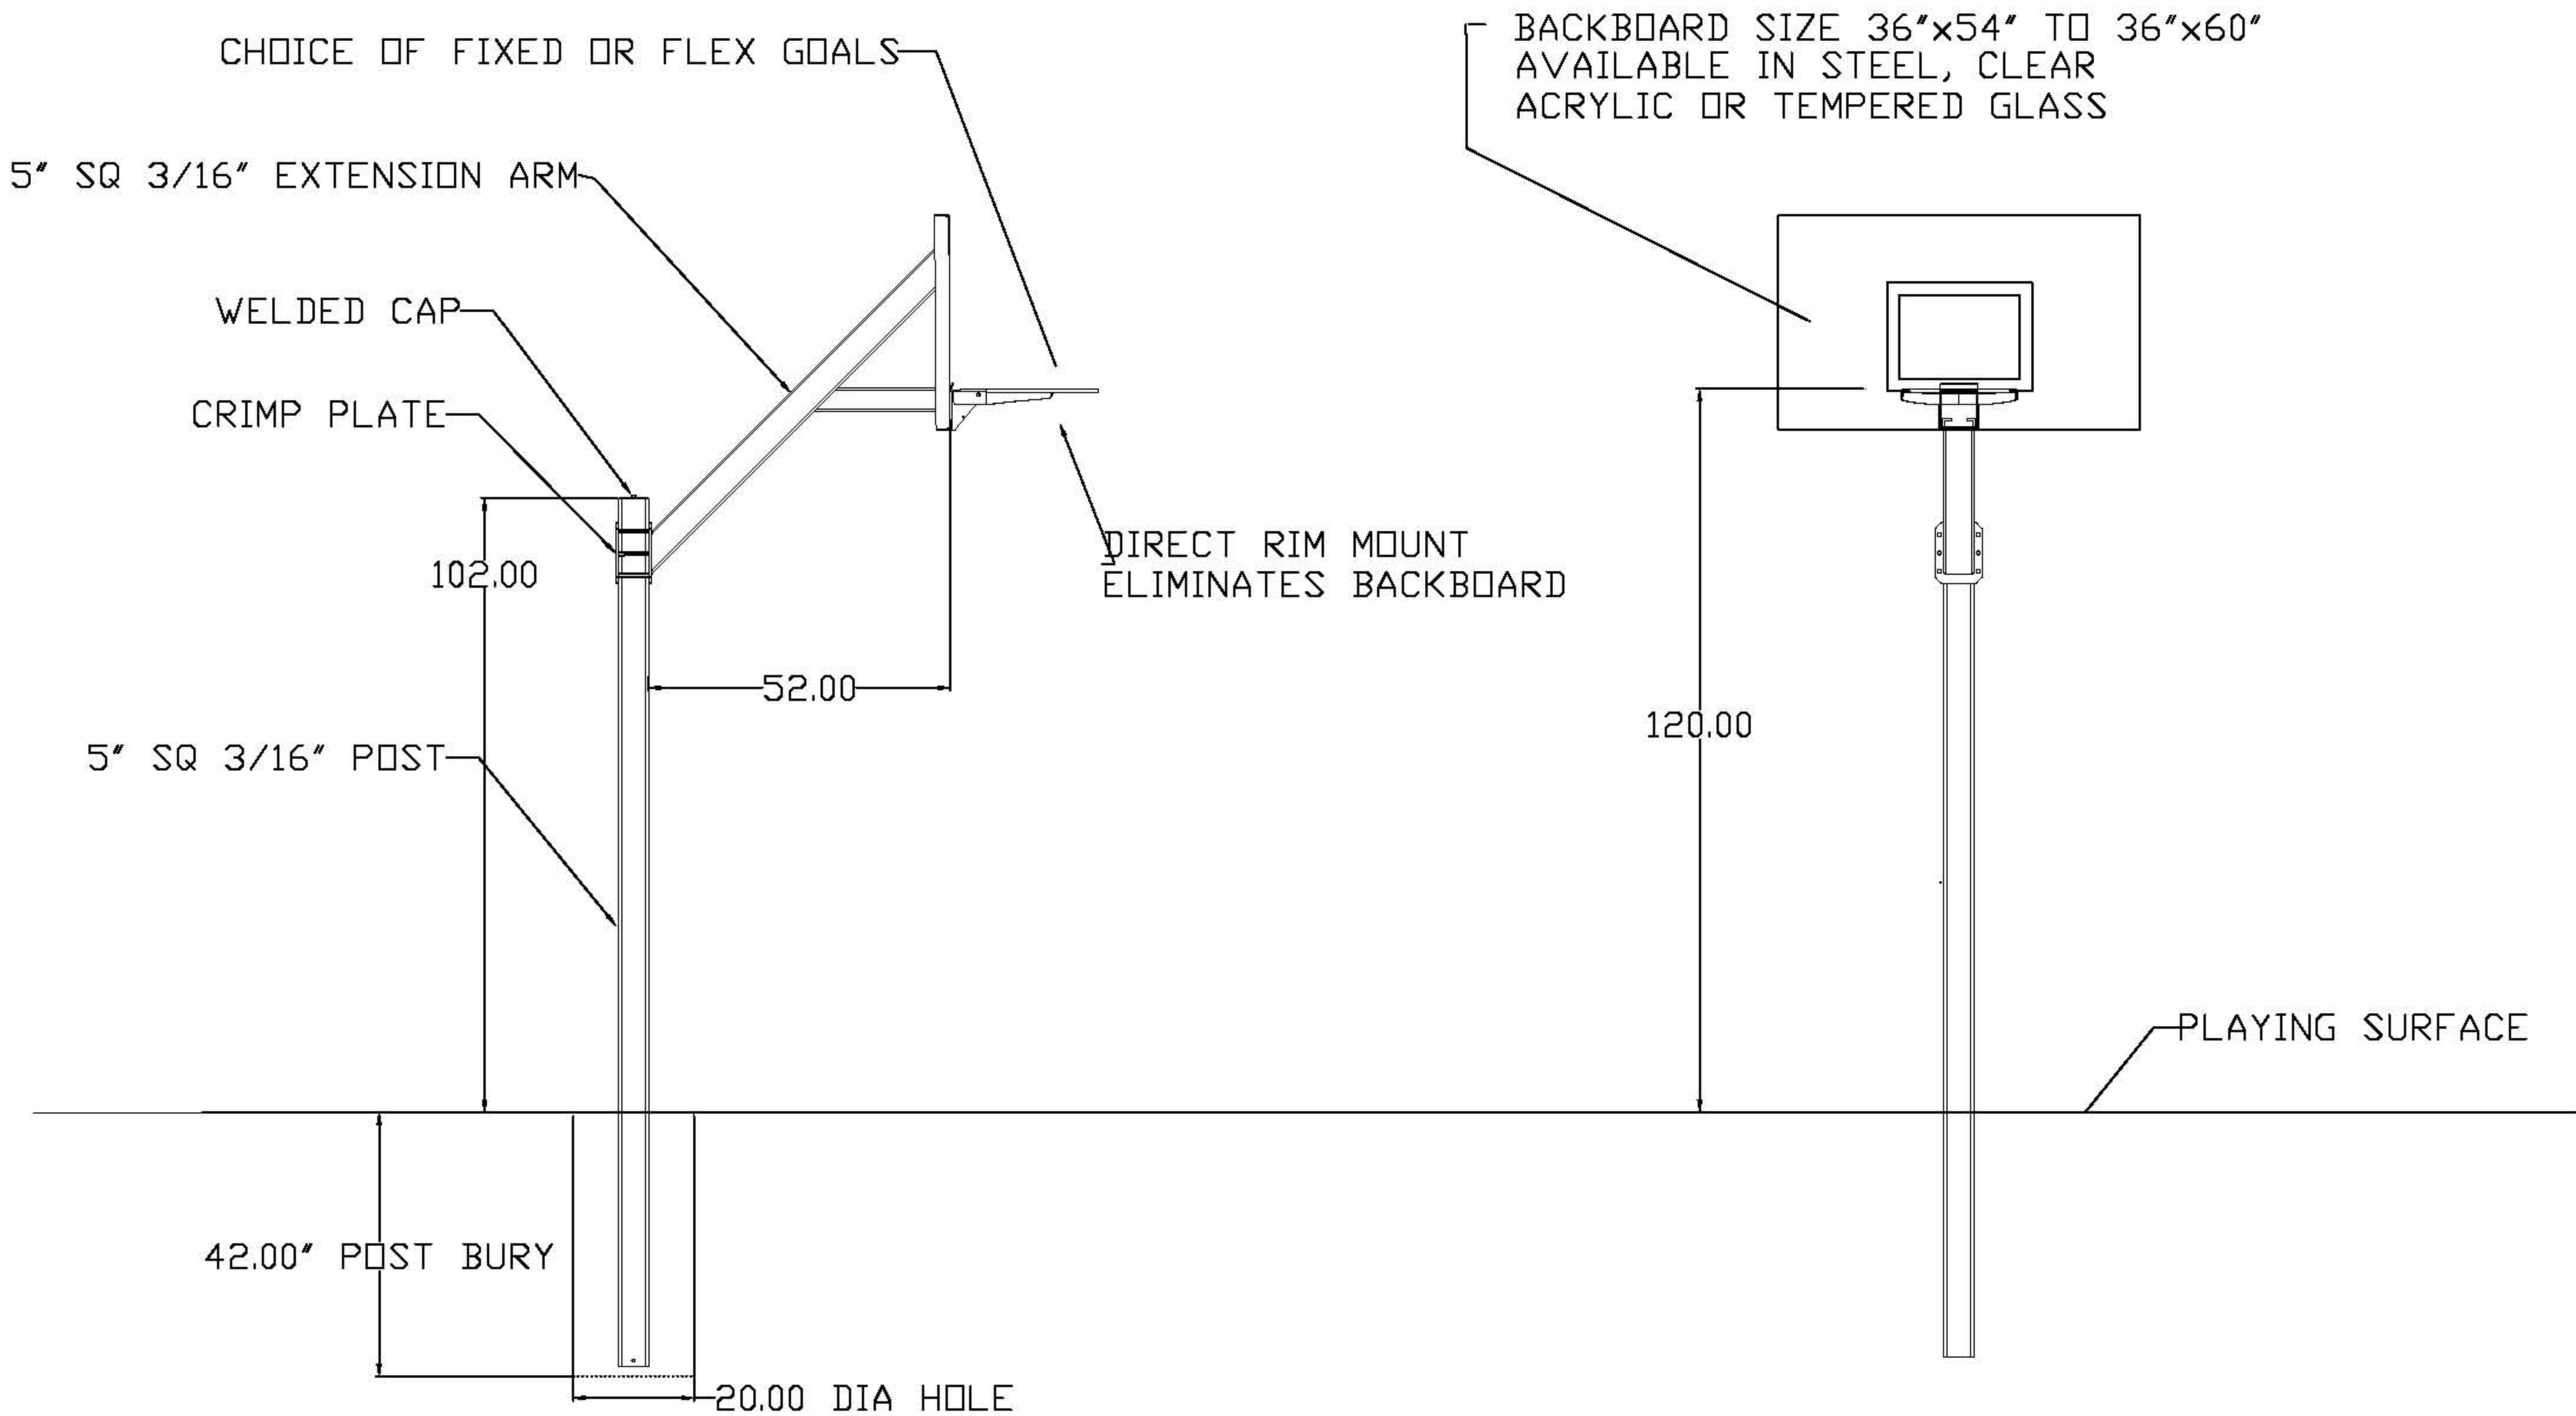

FIRST TEAM SPORTS INC.
HUTCHINSON, KS 67501

LEGEND JR BASKETBALL GOAL
PRODUCT SUBMITTAL

www.InstitutionalBasketballSystems.com | Tom Nicotera | 877.272.5430