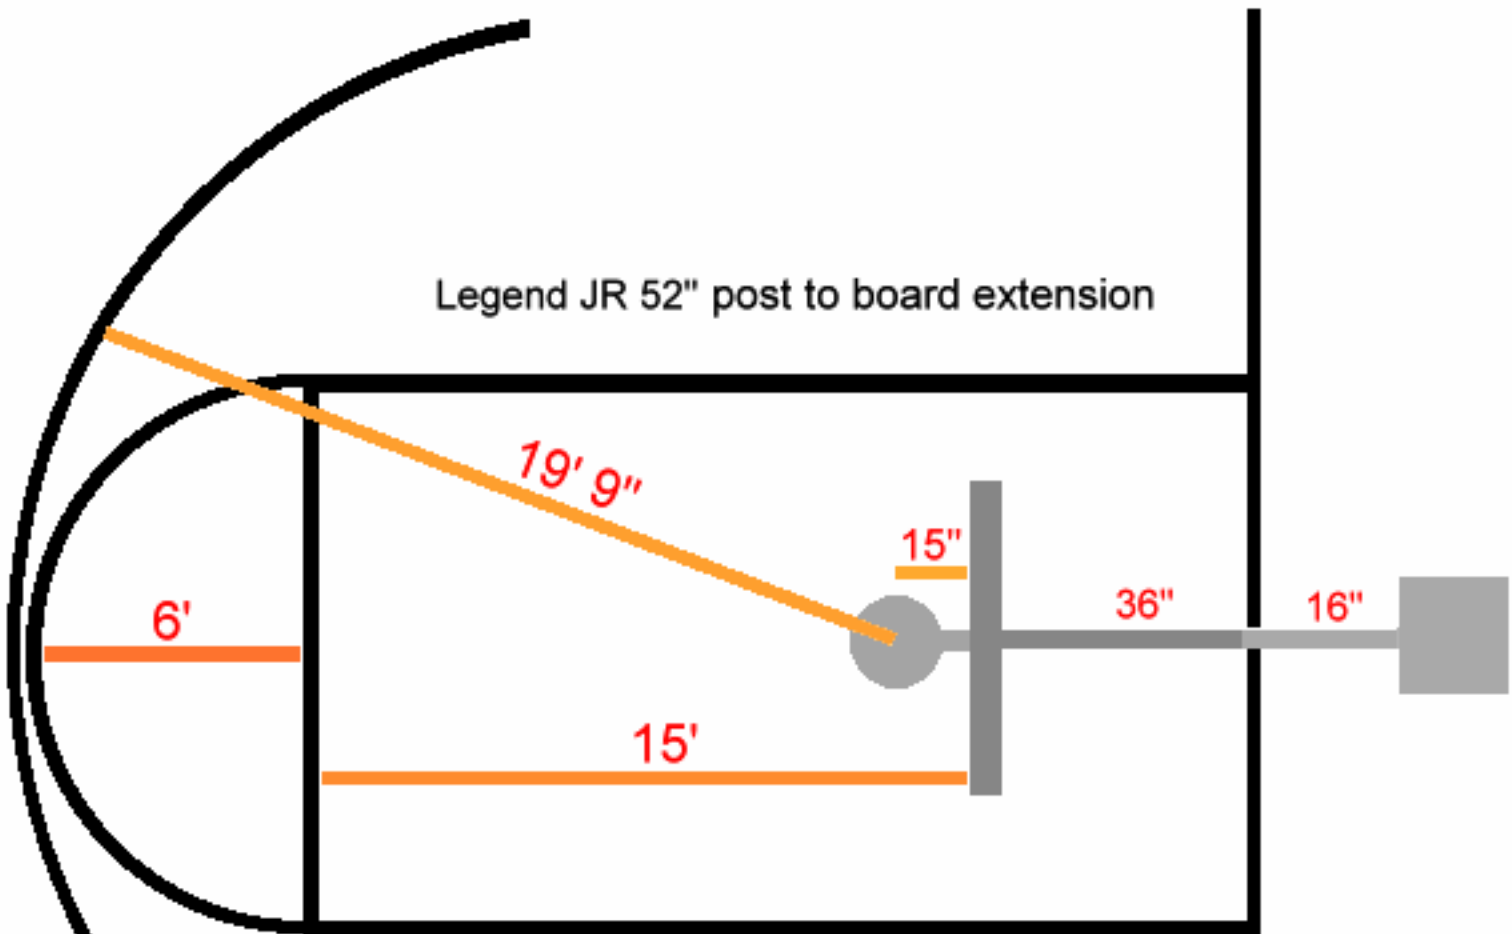

NOTE: 18' NOT 19'