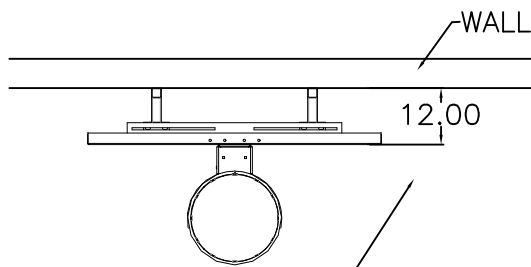

The PowerMount structure provides quick and easy installation of a backboard on a wall with a minimal 12" of wall-to-backboard distance. First Team provides an array of prepackaged PowerMount options to choose from. The PowerMount can be used with ANY backboard having a standard 20"x35" mounting. However, selecting a PowerMount package is easy and guarantees component compatibility.

POWERMOUNT SUPREME - 12" extension structure, regulation size 42x72x1/2" clear acrylic board, heavy duty breakaway rim, net

POWERMOUNT COMPETITOR - 12" extension structure, regulation 42x72x1/2" tempered glass board, heavy duty breakaway rim, net

POWERMOUNT SELECT - 12" extension structure, 36x60x1/2" clear acrylic board, heavy duty breakaway rim, net

POWERMOUNT PRO - 12" extension structure, 36x60x1/2" tempered glass board, heavy duty breakaway rim, net

FIRST TEAM SPORTS INC.
HUTCHINSON, KS 67501

1-800-649-3688
www.firstteaminc.com

POWERMOUNT BASKETBALL GOAL
PRODUCT SUBMITTAL

TOP VIEW

BACKBOARD SIZE 36"x60" TO 42"x72"
AVAILABLE IN TEMPERED GLASS,
CLEAR ACRYLIC, STEEL, ALUMINUM
OR FIBERGLASS