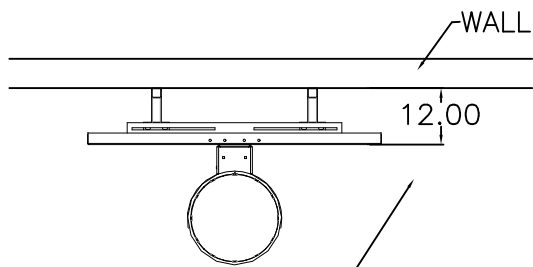

The PowerMount structure provides quick and easy installation of a backboard on a wall with a minimal 12" of wall-to-backboard distance. First Team provides an array of prepackaged PowerMount options to choose from. The PowerMount can be used with ANY backboard having a standard 20"x35" mounting. However, selecting a PowerMount package is easy and guarantees component compatibility.

POWERMOUNT SUPREME - 12" extension structure, regulation size 42x72x1/2" clear acrylic board, heavy duty breakaway rim, net

POWERMOUNT COMPETITOR - 12" extension structure, regulation 42x72x1/2" tempered glass board, heavy duty breakaway rim, net

POWERMOUNT SELECT - 12" extension structure, 36x60x1/2" clear acrylic board, heavy duty breakaway rim, net

POWERMOUNT PRO - 12" extension structure, 36x60x1/2" tempered glass board, heavy duty breakaway rim, net

FIRST TEAM SPORTS INC.
HUTCHINSON, KS 67501

1-800-649-3688
www.firstteaminc.com

POWERMOUNT BASKETBALL GOAL
PRODUCT SUBMITTAL

TOP VIEW

BACKBOARD SIZE 36"x60" TO 42"x72"
AVAILABLE IN TEMPERED GLASS,
CLEAR ACRYLIC, STEEL, ALUMINUM
OR FIBERGLASS