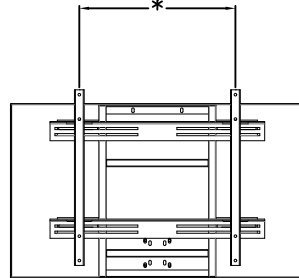

The PowerMount structure provides quick and easy installation of a backboard on a wall with a minimal 12" of wall-to-backboard distance. First Team provides an array of prepackaged PowerMount options to choose from. The PowerMount can be used with ANY backboard having a standard 20"x35" mounting. However, selecting a PowerMount package is easy and guarantees component compatibility.

POWERMOUNT SELECT - 12" extension structure, 36x60x1/2" clear acrylic board, heavy duty breakaway rim, net

POWERMOUNT PRO - 12" extension structure, 36x60x1/2" tempered glass board, heavy duty breakaway rim, net

FIRST TEAM SPORTS INC.
HUTCHINSON, KS 67501

1-800-649-3688
www.firstteaminc.com

POWERMOUNT BASKETBALL GOAL
PRODUCT SUBMITTAL

TOP VIEW

BACKBOARD SIZE 36"x60" TO 42"x72"
AVAILABLE IN TEMPERED GLASS,
CLEAR ACRYLIC, STEEL, ALUMINUM
OR FIBERGLASS

DISTANCE VARIABLE
FROM 12" TO 38"

BACK VIEW

FRONT VIEW

SIDE VIEW

CHOICE OF FIXED
OR FLEX GOALS

ALLOW 15" WALL TO
BACKBOARD IF FT300
HEIGHT ADJUSTER IS USED

PLAYING SURFACE

FIRST TEAM SPORTS INC.
HUTCHINSON, KS 67501