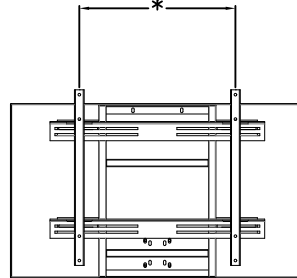

The PowerMount structure provides quick and easy installation of a backboard on a wall with a minimal 12" of wall-to-backboard distance. First Team provides an array of prepackaged PowerMount options to choose from. The PowerMount can be used with ANY backboard having a standard 20"x35" mounting. However, selecting a PowerMount package is easy and guarantees component compatibility.

POWERMOUNT SELECT - 12" extension structure, 36x60x1/2" clear acrylic board, heavy duty breakaway rim, net

POWERMOUNT PRO - 12" extension structure, 36x60x1/2" tempered glass board, heavy duty breakaway rim, net

FIRST TEAM SPORTS INC.
HUTCHINSON, KS 67501

1-800-649-3688
www.firstteaminc.com

POWERMOUNT BASKETBALL GOAL
PRODUCT SUBMITTAL

TOP VIEW

BACKBOARD SIZE 36"x60" TO 42"x72"
AVAILABLE IN TEMPERED GLASS,
CLEAR ACRYLIC, STEEL, ALUMINUM
OR FIBERGLASS

DISTANCE VARIABLE
FROM 12" TO 38"

BACK VIEW

FRONT VIEW

SIDE VIEW

CHOICE OF FIXED
OR FLEX GOALS

ALLOW 15" WALL TO
BACKBOARD IF FT300
HEIGHT ADJUSTER IS USED

PLAYING SURFACE

FIRST TEAM SPORTS INC.
HUTCHINSON, KS 67501