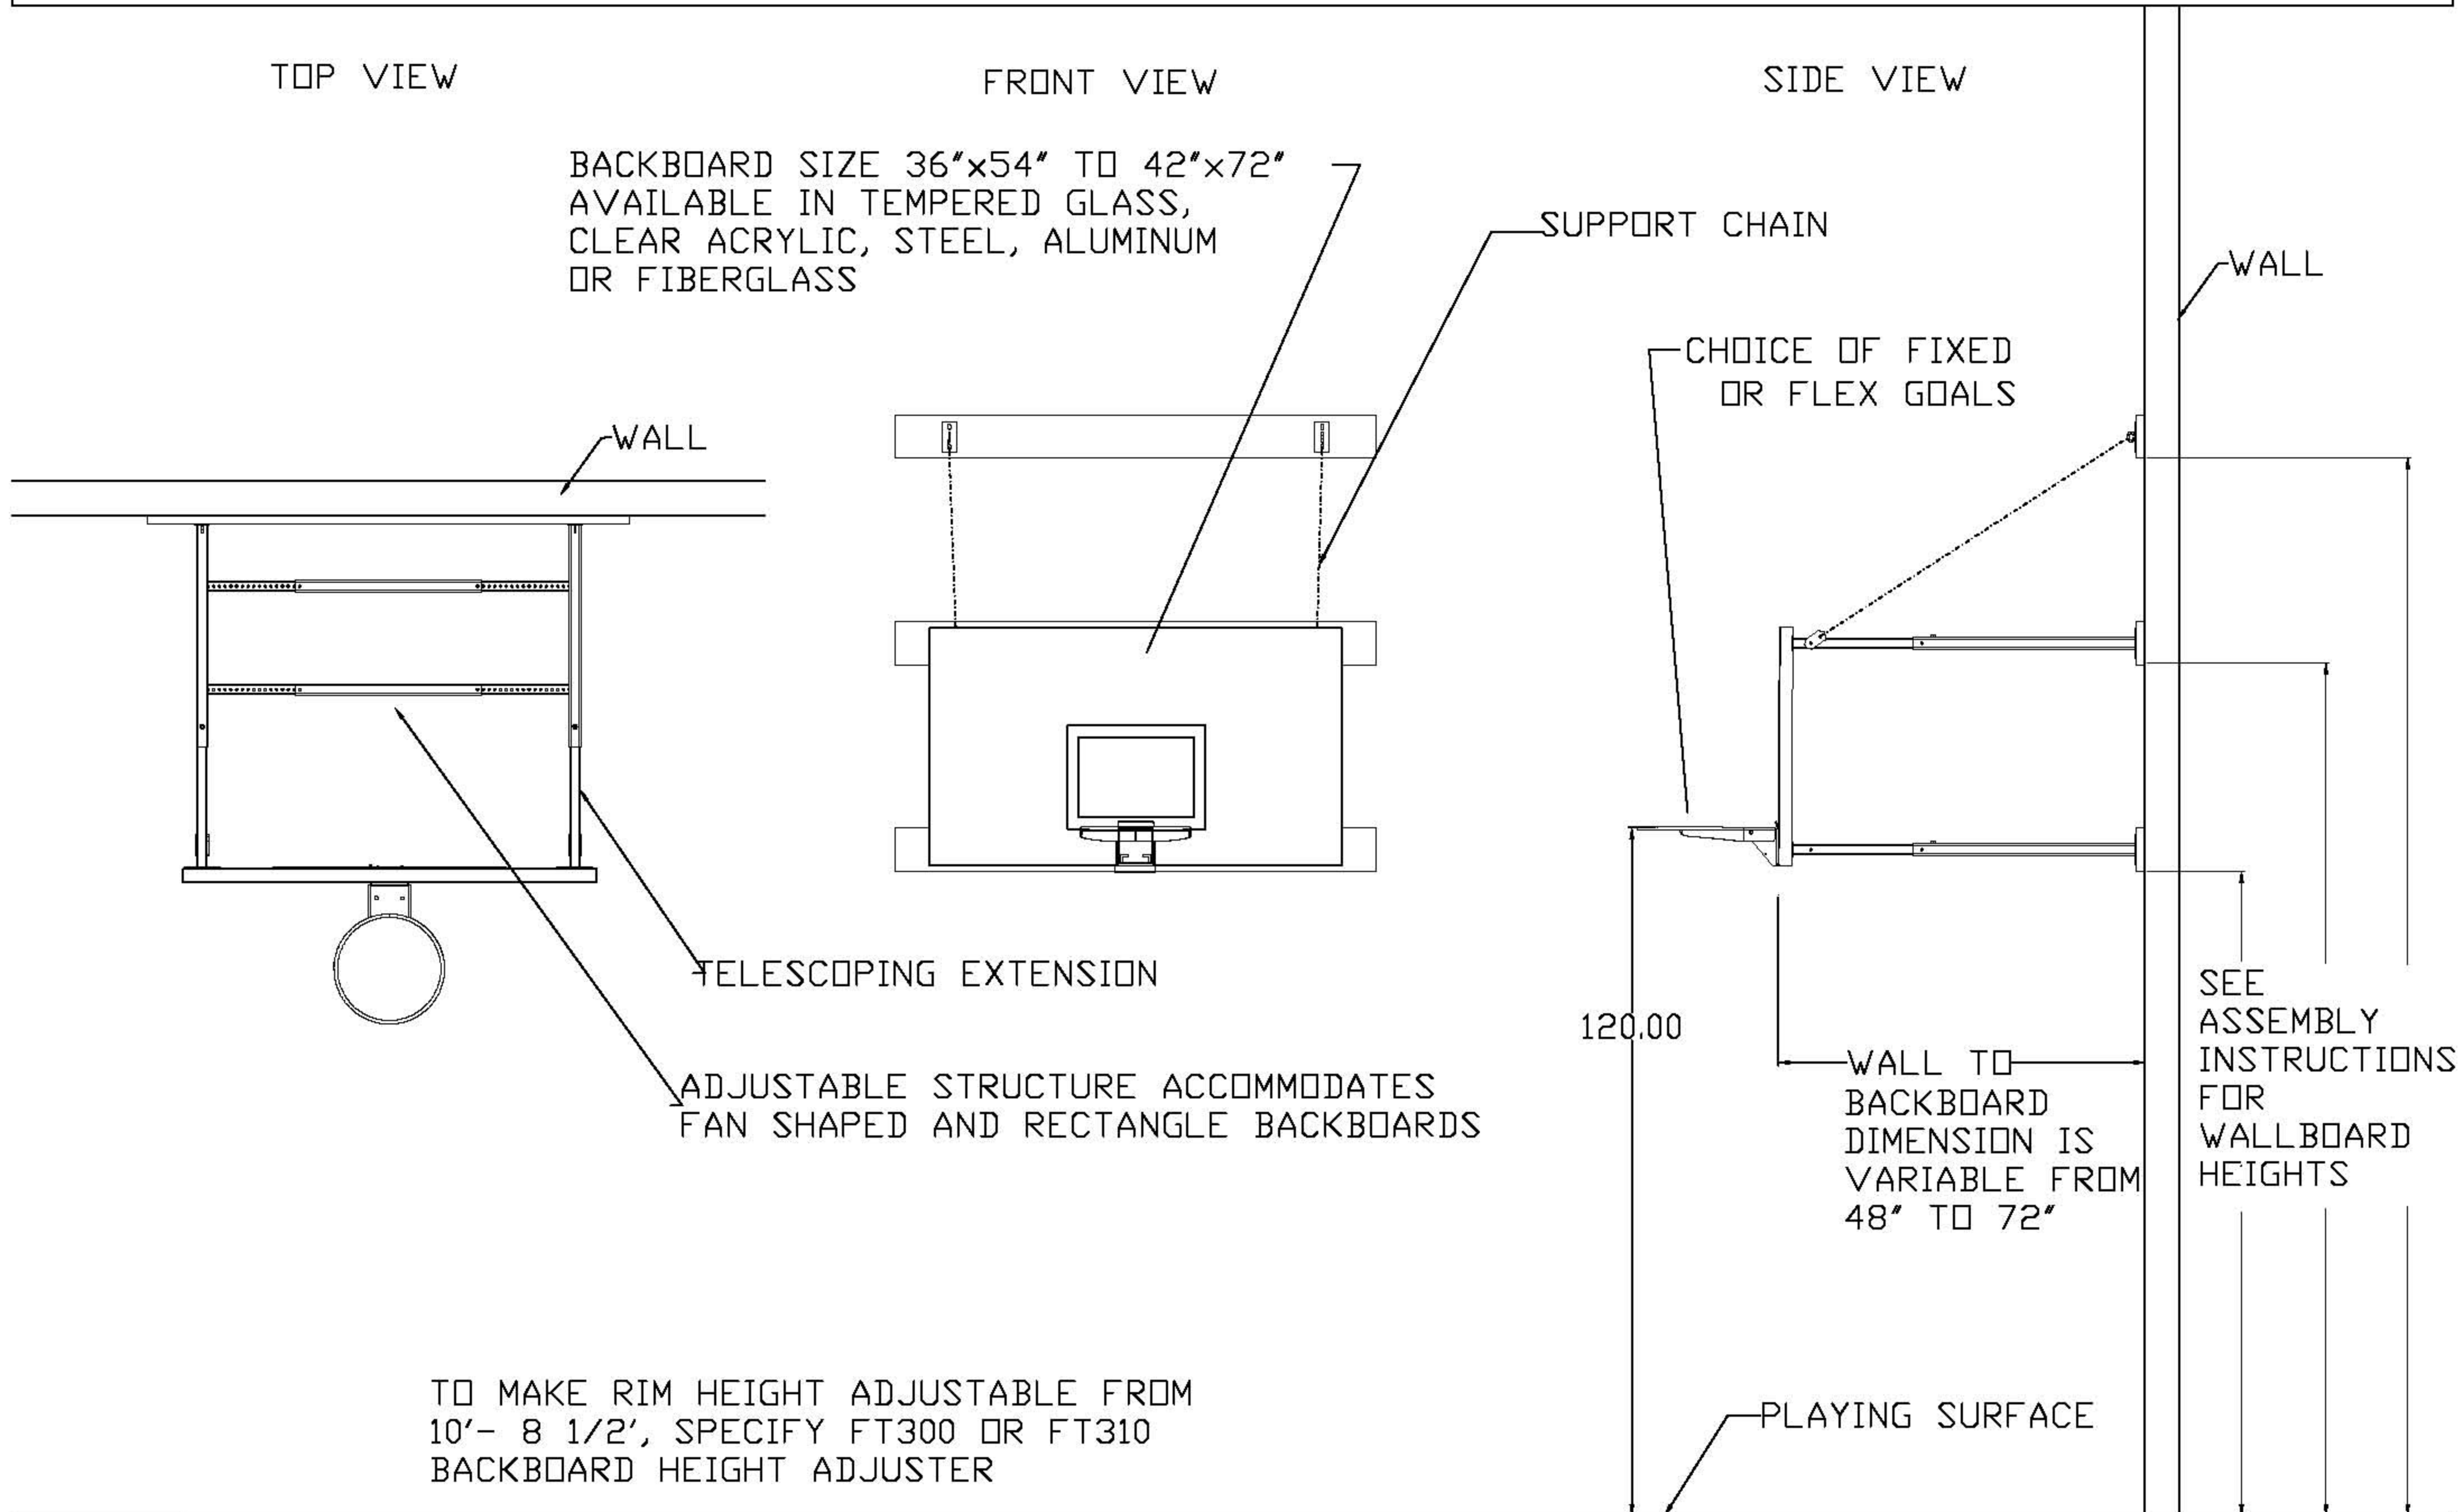

FIRST TEAM SPORTS INC.
HUTCHINSON, KS 67501

SUPERMOUNT46 BASKETBALL GOAL
PRODUCT SUBMITTAL

www.InstitutionalBasketballSystems.com | Tom Nicotera | 877.272.5430

TOP VIEW

FRONT VIEW

SIDE VIEW

BACKBOARD SIZE 36"x54" TO 42"x72"
AVAILABLE IN TEMPERED GLASS,
CLEAR ACRYLIC, STEEL, ALUMINUM
OR FIBERGLASS

SUPPORT CHAIN

CHOICE OF FIXED
OR FLEX GOALS

WALL

WALL

TELESCOPING EXTENSION

ADJUSTABLE STRUCTURE ACCOMMODATES
FAN SHAPED AND RECTANGLE BACKBOARDS

120.00

WALL TO
BACKBOARD
DIMENSION IS
VARIABLE FROM
48" TO 72"

SEE
ASSEMBLY
INSTRUCTIONS
FOR
WALLBOARD
HEIGHTS

TO MAKE RIM HEIGHT ADJUSTABLE FROM
10'- 8 1/2', SPECIFY FT300 OR FT310
BACKBOARD HEIGHT ADJUSTER

PLAYING SURFACE