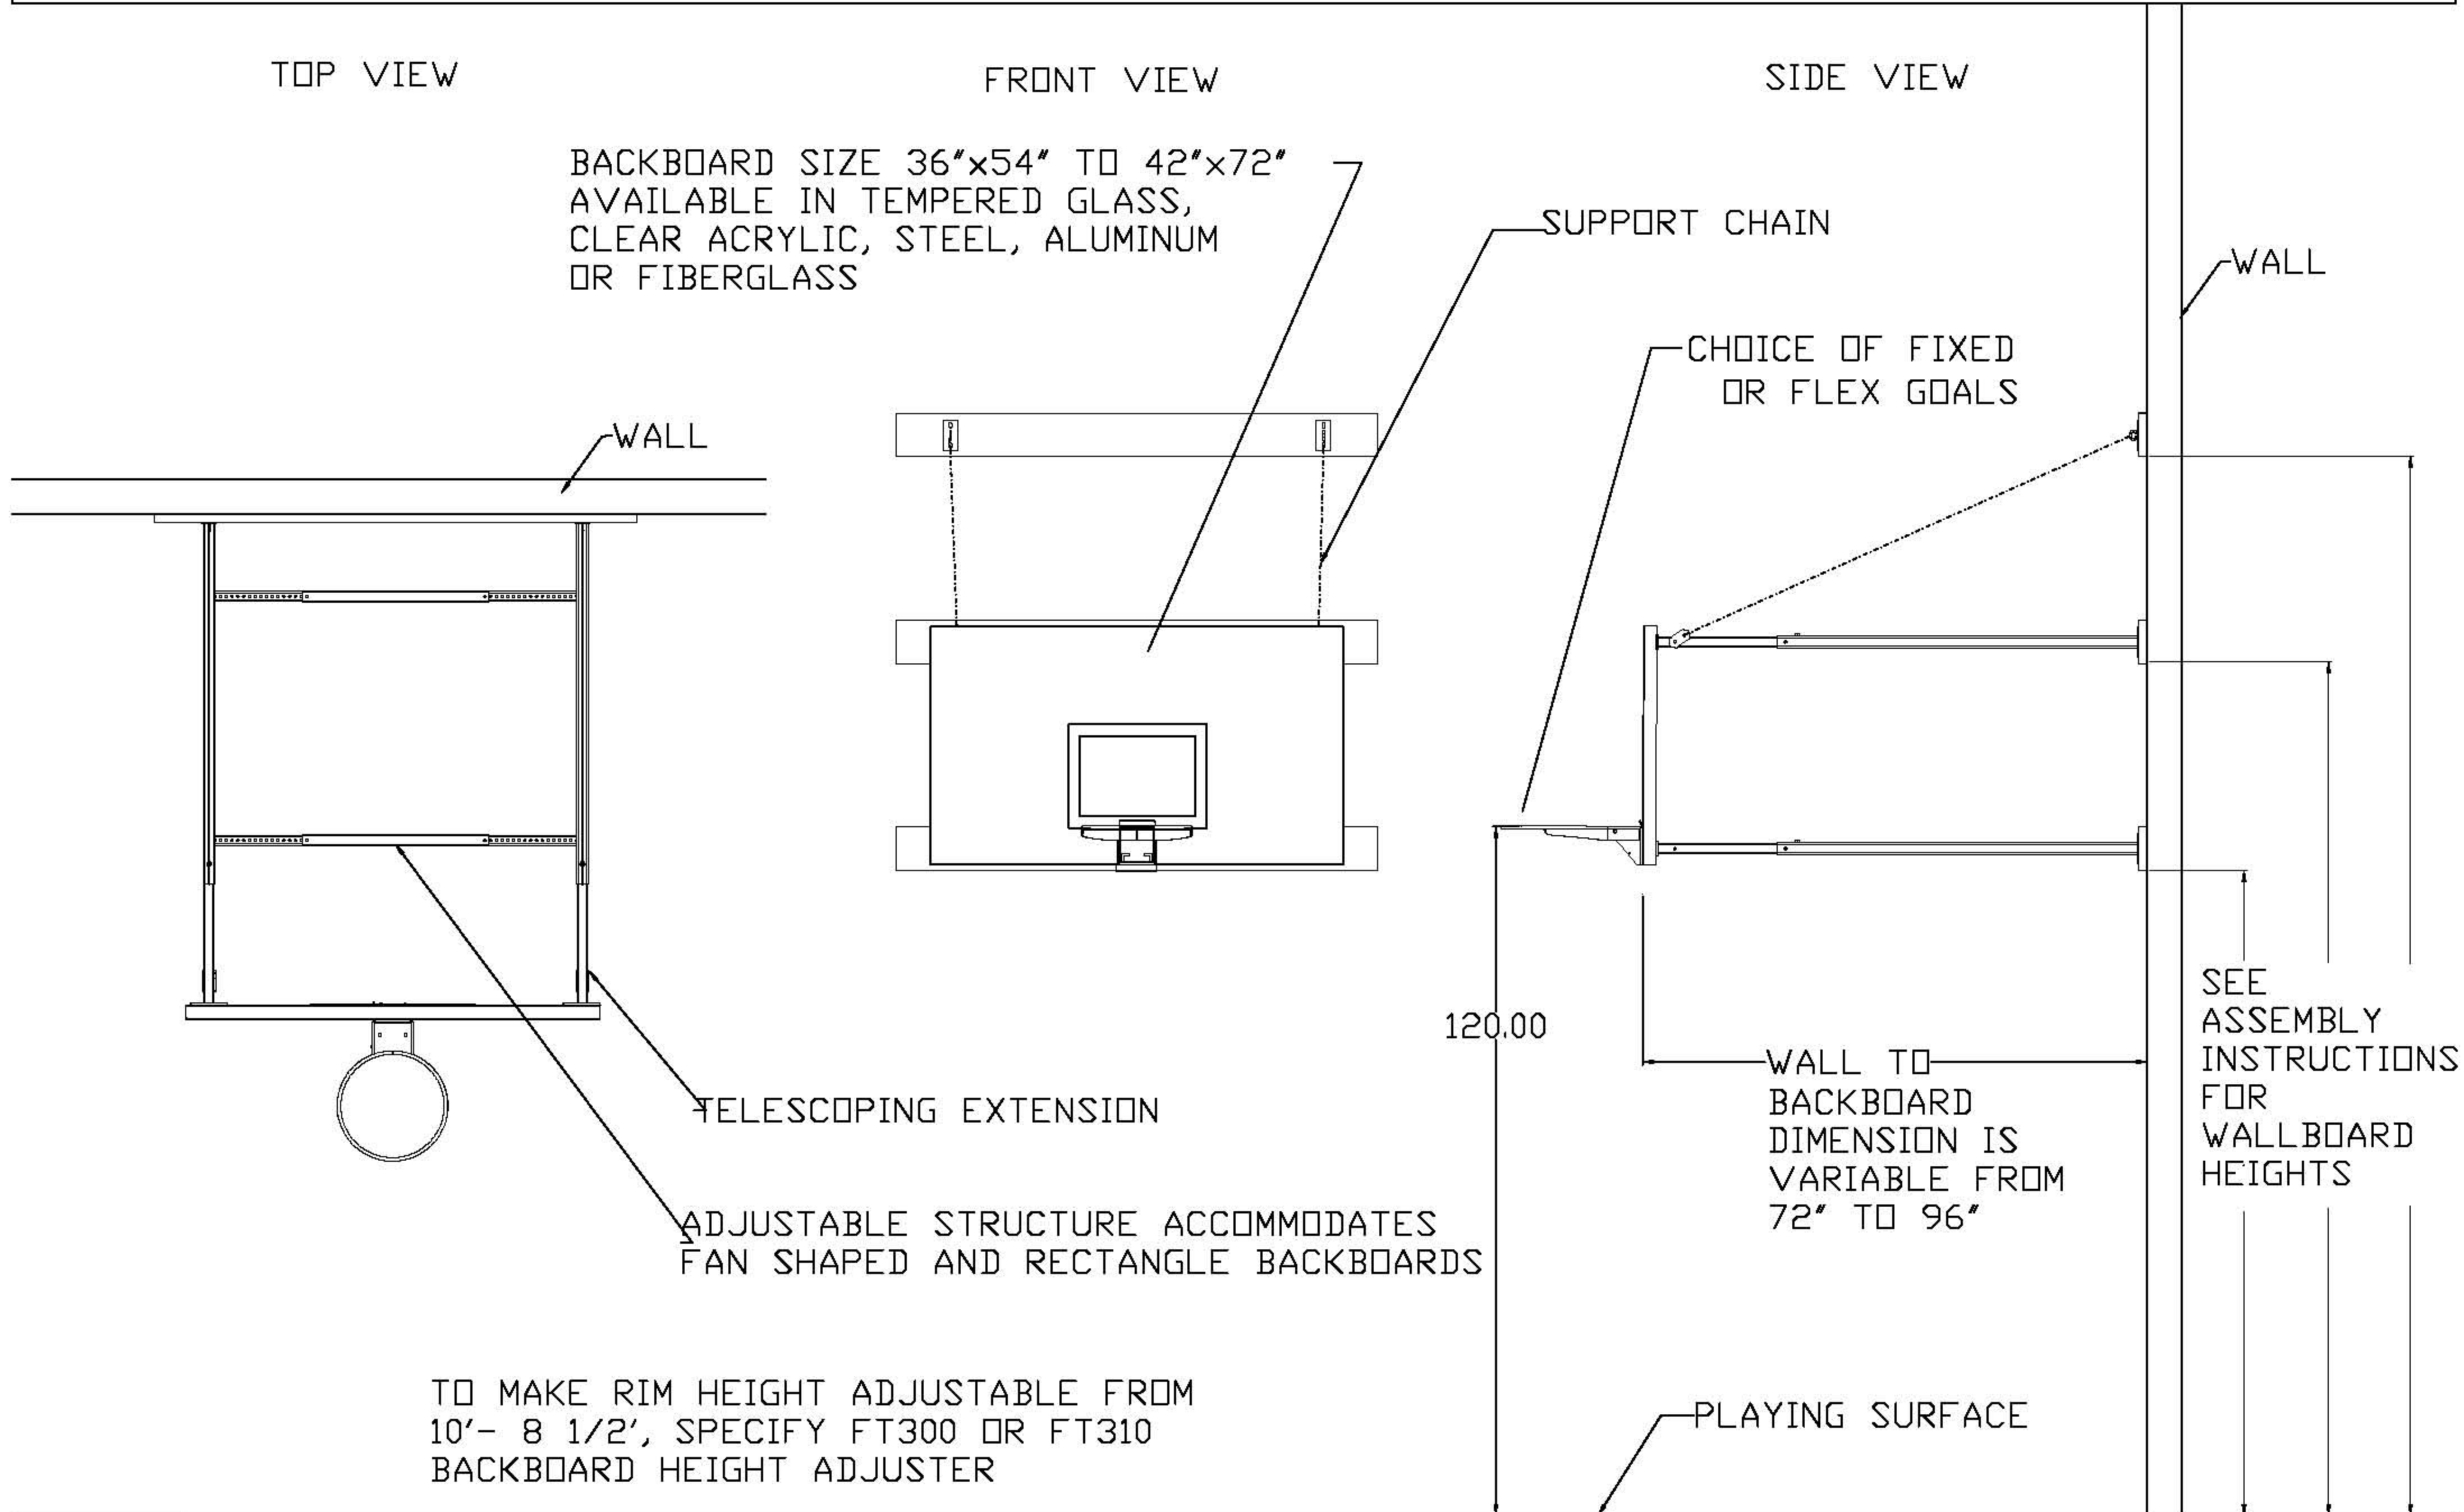

FIRST TEAM SPORTS INC.
HUTCHINSON, KS 67501

SUPERMOUNT68 BASKETBALL GOAL
PRODUCT SUBMITTAL

www.InstitutionalBasketballSystems.com | Tom Nicotera | 877.272.5430

TOP VIEW

FRONT VIEW

SIDE VIEW

BACKBOARD SIZE 36"x54" TO 42"x72"
AVAILABLE IN TEMPERED GLASS,
CLEAR ACRYLIC, STEEL, ALUMINUM
OR FIBERGLASS

SUPPORT CHAIN

CHOICE OF FIXED
OR FLEX GOALS

WALL

WALL

120.00

WALL TO
BACKBOARD
DIMENSION IS
VARIABLE FROM
72" TO 96"

SEE
ASSEMBLY
INSTRUCTIONS
FOR
WALLBOARD
HEIGHTS

TELESCOPING EXTENSION

ADJUSTABLE STRUCTURE ACCOMMODATES
FAN SHAPED AND RECTANGLE BACKBOARDS

TO MAKE RIM HEIGHT ADJUSTABLE FROM
10'- 8 1/2', SPECIFY FT300 OR FT310
BACKBOARD HEIGHT ADJUSTER

PLAYING SURFACE